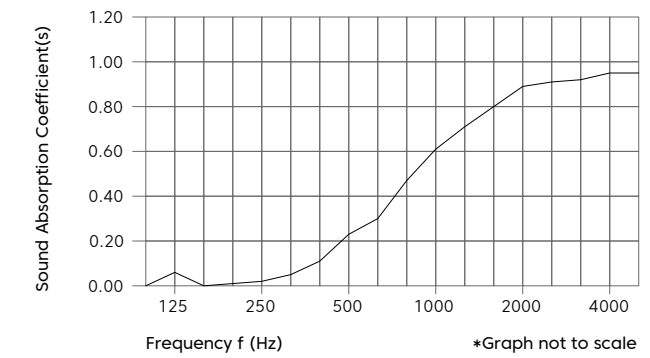

Product Detail

Product	Illusion
Surface	Wall
Composition	100% Polyester
Material	FilaSorb™
Recycled Content	60% min.
Thickness	12mm | 0.47" +/- 10%
Weight	0.49 lb/ft² +/- 10%
Dimension	24"W x 12"H
	Custom size available upon request.

Technical Data

Fire Test Method Number	AS ISO 9705:Group 1 ASTM E84-17a Class A
Indoor Air Quality	Low VOCs emission, formaldehyde and Phenol-free
Light Fastness	ISO 105-B02 1994, 6-7

Acoustic Performance

Sound Absorption ISO 354-2006 NRC 0.45