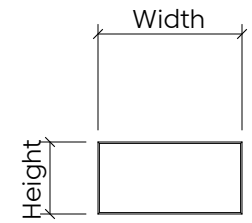

Right

Small	12"W x 12"H
Medium	18"W x 18"H
Large	24"W x 24"H

Circle

Small	12"W x 12"H
Medium	18"W x 18"H
Large	24"W x 24"H

Diamond

Small	10.39"W x 6"H
Medium	15.59"W x 9"H
Large	20.78"W x 12"H

Hexagon

Small	10.39"W x 12"H
Medium	15.59"W x 18"H
Large	20.78"W x 24"H

Rectangle

Small	12"W x 6"H
Medium	18"W x 9"H
Large	12"W x 24"H

Square

Small	12"W x 12"H
Medium	18"W x 18"H
Large	24"W x 24"H

Scale

Small	16"W x 12"H
Medium	24"W x 18"H
Large	32"W x 24"H

Mounting Methods

Adhesive Backing