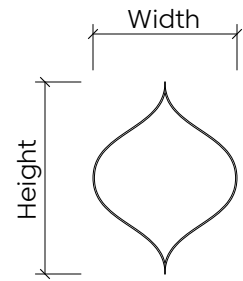

Design

Ogee

Small	12"W x 16"H
Medium	18"W x 24"H
Large	24"W x 32"H