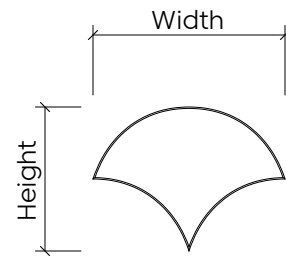

Right

Small	12"W x 12"H
Medium	18"W x 18"H
Large	24"W x 24"H

Circle

Small	12"W x 12"H
Medium	18"W x 18"H
Large	24"W x 24"H

Diamond

Small	10.39"W x 6"H
Medium	15.59"W x 9"H
Large	20.78"W x 12"H

Hexagon

Small	10.39"W x 12"H
Medium	15.59"W x 18"H
Large	20.78"W x 24"H

Rectangle

Small	12"W x 6"H
Medium	18"W x 9"H
Large	12"W x 24"H

Square

Small	12"W x 12"H
Medium	18"W x 18"H
Large	24"W x 24"H

Scale

Small	16"W x 12"H
Medium	24"W x 18"H
Large	32"W x 24"H

Mounting Methods

Adhesive Backing