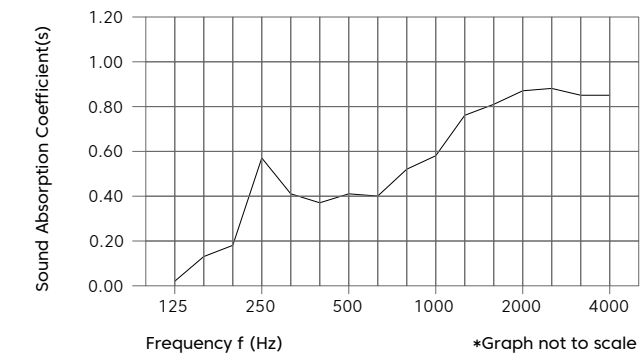

Product Detail

Product	Creative Cut
Surface	Wall
Composition	100% Polyester
Material	FilaSorb™
Recycled Content	60% min.
Thickness	24mm | 0.94" +/- 10%
Weight	0.98 lb/ft² +/- 10%
Dimension	48"W x 110"H
	Custom size available upon request.

Technical Data

Fire Test Method Number	AS ISO 9705:Group 1 ASTM E84-17a Class A
Indoor Air Quality	Low VOCs emission, formaldehyde and Phenol-free
Light Fastness	ISO 105-B02 1994, 6-7

Acoustic Performance

Sound Absorption ISO 354-2006 NRC 0.60