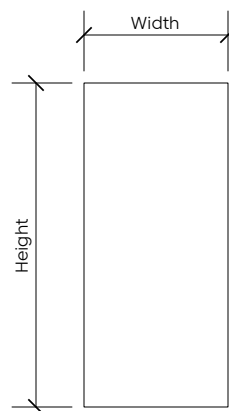

Product Drawing

Elevation

Perspective